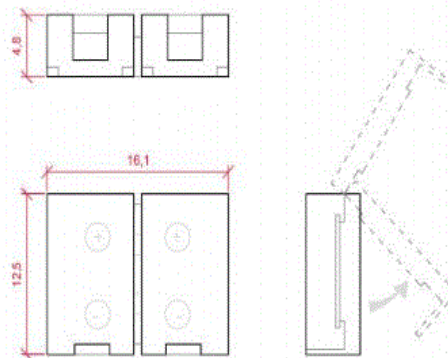

LED GLOBAL
lighting solutions

**Conector Rápido para
Fita LEDs 12/24VDC
SMD3528/2835**

Technical Specifications

LED GLOBAL
lighting solutions